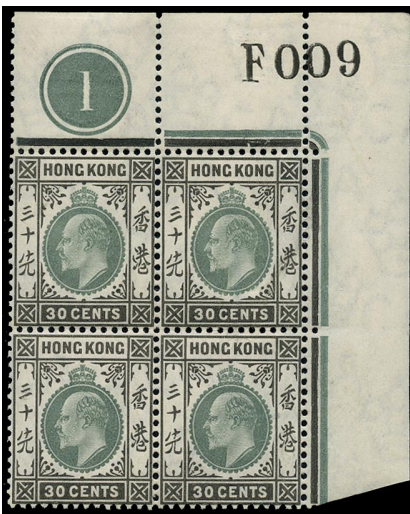

HONG KONG 1904 SG84 Mint KEVII 30c dull green and black on ordinary paper watermark MCA

Stock Code: P223002927

1904-06 30c dull green and black, ordinary paper, wmk MCA, upper right corner block of 4 with plate number "1" and requisition "F009", brilliant o.g. (stamps unmounted). A rare and desirable multiple, from the 14 June 1904 printing (194 sheets), in exceptional condition. Ex R.C.K. Chan (Spink 12 Feb 2003, lot 236).

$1,524.63*