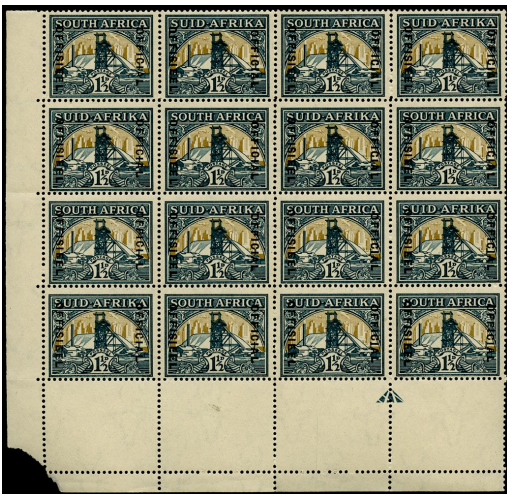

SOUTH AFRICA 1935 SGO22b Official

Stock Code: P212001942

Official. 1935-49 "Set 19" (= 1941 issue) 1½d "brownish buff and dark slate-green", SG type O2 opt with 19mm spacing, upright wmk, lower left corner block of 16 (4x4) with complete arrow, fresh unmounted o.g. Some folded perfs (and small piece of margin missing at lower left), still an excellent proving multiple for this distinctive printing, the last of the 1½d large format, and the only one with marginal arrows. Ex Matheson. (cat £400+). [Union Handbook O93, Ca]

$432.28*