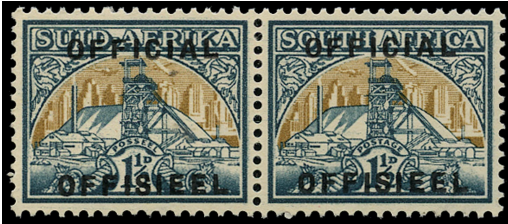

SOUTH AFRICA 1949 SGO34var Official

Stock Code: P212001944

Official. 1949-50 "Set 23" 1½d "dull ochre and and dull bluish slate", SG type O2 opt with 16.5mm spacing but APPLIED HORIZONTALLY, horizontal pair, fine unmounted o.g. Long considered to be of clandestine origin (and therefore omitted from the Union Handbook), but not improbably a genuine error, of which only one sheet (with Cyclometer number "7904") existed. Footnoted in "Part I" (after SG O35) as of unclear status, but listed more fully by Murray Payne as CW O19b, and Hisey & Matheson p. 71 as "O120A". A spectacular and intriguing item, the only South African Official with horizontal opt. Ex Matheson, with Briefmarkenprufstelle Basel cert (2004) as Bridger & Kay (= CW) O19b.

$1,219.70*