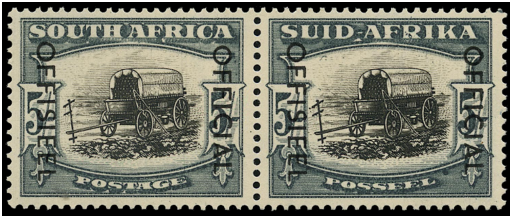

SOUTH AFRICA 1950 SGO49a Official

Stock Code: P212002735

Official. 1950-54 "Set 25" 5s black and blue-green (unscreened roto), SG type O7 (stereo) opt, horizontal pair showing stamp varieties V5 "Broken yoke-pin" (R18/5) and V6 "Green spot right of POSSEEL" (R18/6), o.g. Right stamp with light gum creasing, still fine appearance and very scarce. Ex Matheson. [Union Handbook O138, vars]

$299.27*