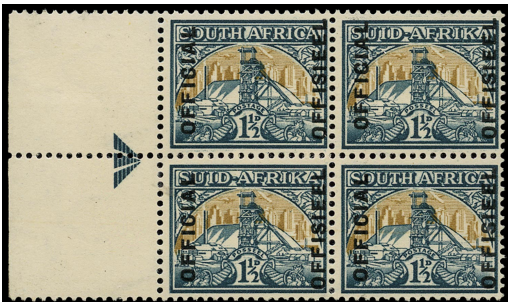

SOUTH AFRICA 1949 SGO34 Official

Stock Code: P212001947

Official. 1949-50 "Set 23" 1½d "dull ochre and and dull bluish slate", SG type O6 opt (reading UPWARDS with 16.5mm spacing), left marginal arrow block of four, large part o.g. One stamp with tiny gum blemish, still fine appearance. Scarce positional multiple. Ex Matheson. [Union Handbook O120, Ca]

$121.97*