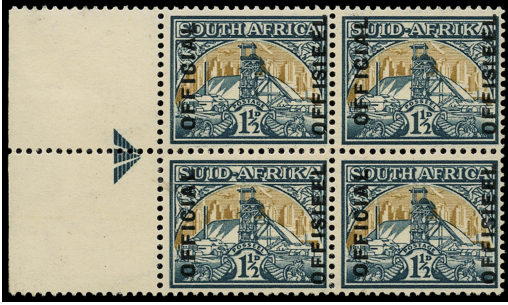

SOUTH AFRICA 1949 SGO34 Official

Stock Code: P212001947

Official. 1949-50 "Set 23" 1½d "dull ochre and and dull bluish slate", SG type O6 opt (reading UPWARDS with 16.5mm spacing), left marginal arrow block of four, large part o.g. One stamp with tiny gum blemish, still fine appearance. Scarce positional multiple. Ex Matheson. [Union Handbook O120, Ca]

$133.01*