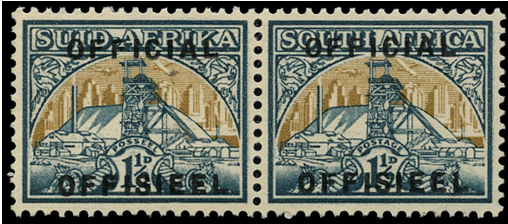

SOUTH AFRICA 1949 SGO34var Official

Stock Code: P212001944

Official. 1949-50 "Set 23" 1½d "dull ochre and and dull bluish slate", SG type O2 opt with 16.5mm spacing but APPLIED HORIZONTALLY, horizontal pair, fine unmounted o.g. Long considered to be of clandestine origin (and therefore omitted from the Union Handbook), but not improbably a genuine error, of which only one sheet (with Cyclometer number "7904") existed. Footnoted in "Part I" (after SG O35) as of unclear status, but listed more fully by Murray Payne as CW O19b, and Hisey & Matheson p. 71 as "O120A". A spectacular and intriguing item, the only South African Official with horizontal opt. Ex Matheson, with Briefmarkenprufstelle Basel cert (2004) as Bridger & Kay (= CW) O19b.

$1,253.30*