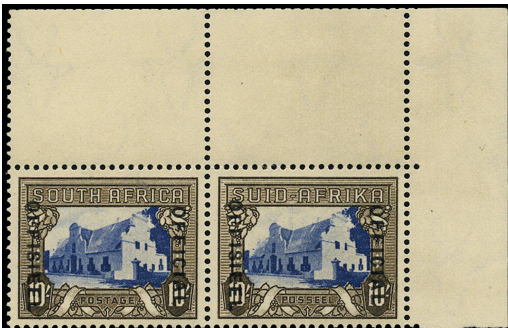

SOUTH AFRICA 1935 SGO27 Official

Stock Code: P212002662

Official. 1935-49 "Set 22" (= June 1948 issue) 10s "violet-blue and olive-sepia", SG type O2 opt (OFFICIAL at right) with 20mm spacing, upper right horizontal pair, fresh unmounted o.g. Lightly folded perfs, nevertheless a scarce positional example, from a printing of just 100 upper half-sheets. Ex Matheson. [Union Handbook O117]

$133.01*