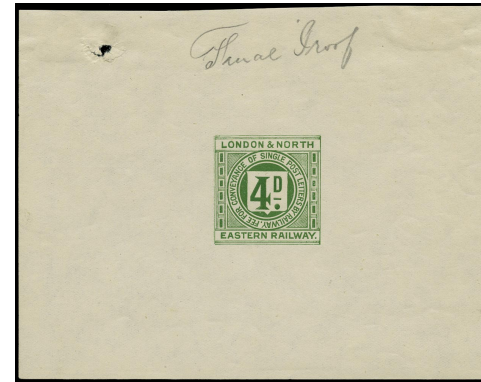

STANLEY
GIBBONS
THE HOME OF STAMP COLLECTING

Stanley Gibbons Tailored List - The Vault December 2024

GB 1840 Cover - Southgate No.1 Pick Pocket caricature

Stock Code: P234004563

1840 Southgate No.1 caricature envelope "Pick Pocket". Superb used example sent from London to Corsham, neatly cancelled by a London "PAID" cds for JY.4.1840 with a "Strand W.O./2d Paid" receiving office handstamp alongside. Most attractive and very rarely seen in this quality. 2004 RPS Cert.

$7,063.88*

GB 1924 Railway - 4d Railway letter stamp proof

Stock Code: P212010909

1924 4d London & North Eastern Railway letter stamp proof. Very fine proof printed in green on gummed wove paper (139 x 111mm) endorsed at top "Final proof" with the usual pin hole at top left as seen on most of these working proofs. An attractive proof in the accepted design.

$921.38*

GB 1840 SG3 Pl.6 Penny Black - Hawkswood Penny Post cancel

Stock Code: P223012874

1840 1d Grey black Pl.6. Very fine used example lettered AL, just shaved under 'L' square with huge to enormous margins on other three sides. Neatly tied to small piece solely by a Hawkswood/Penny Post handstamp in watery black ink. A very attractive example of this rare cancellation. Spec. AS42yb. Cat. £6000.

$2,764.13*

GB 1873 SG43 Pl.171 Underprint - 'BORROWMAN PHILLIPPS & Co' underprint

Stock Code: P223015384

1873 1d Rose-red Pl.171. Very fine used example showing the scarce 'BORROWMAN PHILLIPPS & Co' unofficial underprint in black on reverse. Spec. PP13.