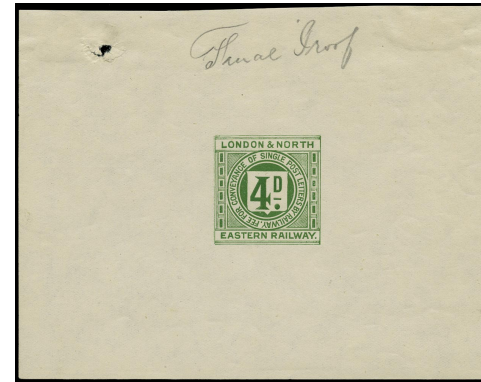

GB 1924 Railway - 4d Railway letter stamp proof

Stock Code: P212010909

1924 4d London & North Eastern Railway letter stamp proof. Very fine proof printed in green on gummed wove paper (139 x 111mm) endorsed at top "Final proof" with the usual pin hole at top left as seen on most of these working proofs. An attractive proof in the accepted design.

$921.38*