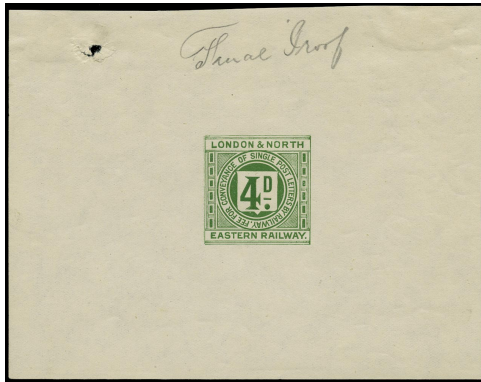

Stanley Gibbons Tailored List - The Vault December 2024

GB 1924 Railway - 4d Railway letter stamp proof

Stock Code: P212010909

1924 4d London & North Eastern Railway letter stamp proof. Very fine proof printed in green on gummed wove paper (139 x 111mm) endorsed at top "Final proof" with the usual pin hole at top left as seen on most of these working proofs. An attractive proof in the accepted design.

$985.20*

GB 1840 Cover - Southgate No.1 Pick Pocket Caricature

Stock Code: P234004563

1840 Southgate No.1 caricature envelope "Pick Pocket". Superb used example sent from London to Corsham, neatly cancelled by a London "PAID" cds for JY.4.1840 with a "Strand W.O./2d Paid" receiving office handstamp alongside. Most attractive and very rarely seen in this quality. 2004 RPS Cert.

$7,553.20*

GB 1840 SG3 Pl.6 Penny Black - Hawkswood Penny Post cancel

Stock Code: P223012874

1840 1d Grey black Pl.6. Very fine used example lettered AL, just shaved under 'L' square with huge to enormous margins on other three sides. Neatly tied to small piece solely by a Hawkswood/Penny Post handstamp in watery black ink. A very attractive example of this rare cancellation. Spec. AS42yb. Cat. £6000.

$2,955.60*

GB 1873 SG43 Pl.171 Underprint - 'BORROWMAN PHILLIPPS & Co' underprint

Stock Code: P223015384

1873 1d Rose-red Pl.171. Very fine used example showing the scarce 'BORROWMAN PHILLIPPS & Co' unofficial underprint in black on reverse. Spec. PP13.